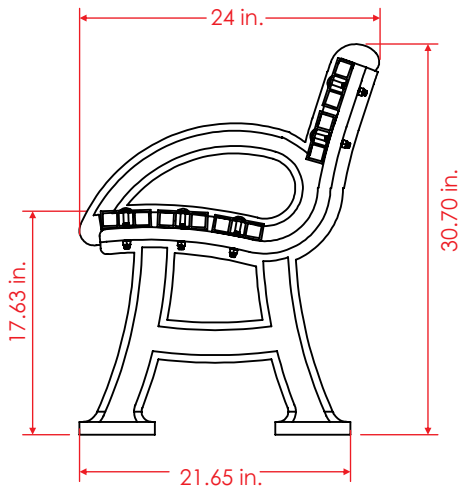

## FEATURES

The short model bench (70.86 in.) allows four or three sitting persons, and in the bigger (118.11 in.) between 5 or 6 persons, we can manufactured in the size that fit your needs on demand.

- Benches has a strong structure and stability thanks to its supports made out in 100 % recycled medium density polypropylene.
- The supports of the **Rest Bench** offer a specific zone to install it anchored to floor with "ultrafix"screws cal. 3/8" x 5.9 in. and expansive polypropylene tacketts "extralarge" cal. 3/4" x 5.51 in.
- Materials of the **Rest Bench** are all weather resistant, so are ideal for gardens, parks, street and every urban zone.
- The lateral restarms are an extra element of confort in this bench model.
- The backrest and the seat are made out in extruded wood plank and easy assembly with galvanized lenticular head screws, nuts and washers.

All measures are in inches.

**Lateral View**

**Front View**

Measures are nominal and can vary, between +/- 2%.

**Measure**

Length: 70.86 or 118.01 in.  
 Width: 24 in.  
 Height: 30.70 in.