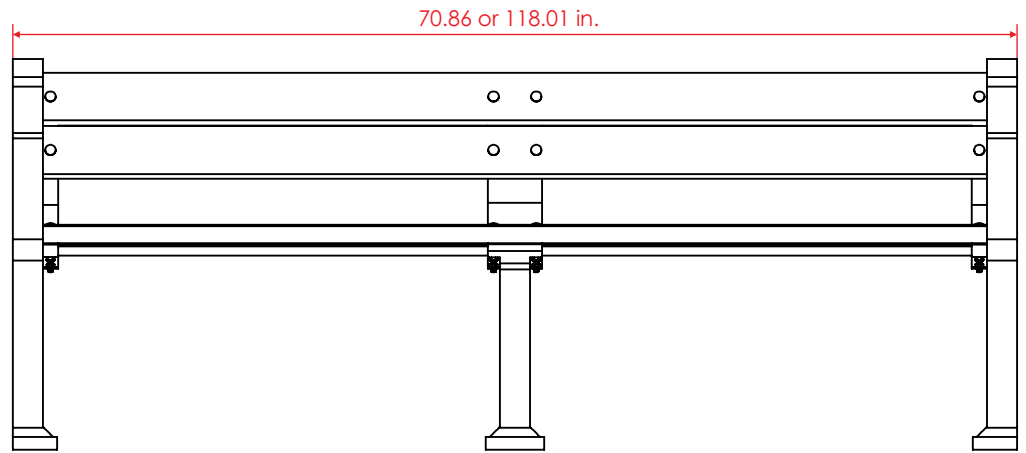

- Benches has a strong structure and stability thanks to its supports made out in 100 % recycled medium density polypropylene.
- The supports of the **Rest Bench** offer a specific zone to install it anchored to floor with "ultrafix"screws cal. 3/8" x 5.9 in. and expansive polypropylene tacketts "extralarge" cal. 3/4" x 5.51 in.
- Materials of the **Rest Bench** are all weather resistant, so are ideal for gardens, parks, street and every urban zone.
- The lateral restarms are an extra element of confort in this bench model.
- The backrest and the seat are made out in extruded wood plank and easy assembly with galvanized lenticular head screws, nuts and washers.

All measures are in inches.

**Lateral View**

**Front View**

Measures are nominal and can vary, between +/- 2%.

**Measure**

Length: 70.86 or 118.01 in.  
 Width: 24 in.  
 Height: 30.70 in.