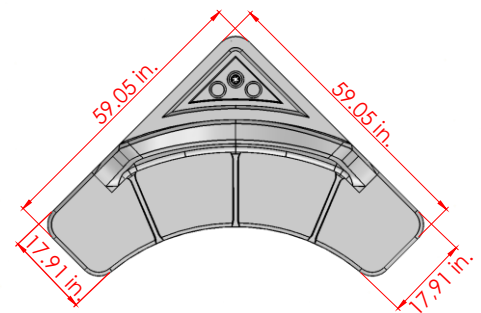

Leader don't follow steps
... marks the way

FEATURES:

- Modular bench with vanguardist design for 4 people.
- Its curve body allow different combinations according the suitable room.
- Its unique in its type with various options (internal illumination, bluetooth audio and mobile phone charge connection).
- There are two versions: with hydro-flowerpot at backrest level or without hydro-flowerpot (single).
- Also works as water reservoir +/- 90 days depends on weather.
- Its volume and design is for medium size ornamental plants.
- Minimum maintenance.
- With anti-graffiti protection.
- U.V. ray protected.
- Impact and anti-felony resistant.
- Stable and easy installation.
- White, granite and gray (others colors on demand.)

Top view of different configurations:

Technical Data:

- * **Manufactured in:** Polyethylene.
- * **Line colors:** White, granite and gray (other colors on demand.)
- * **Weight aprox** 1940,06 oz.
- * **Measure with hydro-flowerpot:** Length: 79.92 in.
Width: 59.05 in.
Height: 40.55 in.
- Single bench:** Length: 79.92 in.
Width: 35.15 in.
Height: 40.55 in.

TOP VIEW

FRONT VIEW

LATERAL VIEW

Measures are nominal and can vary, between +/- 2%