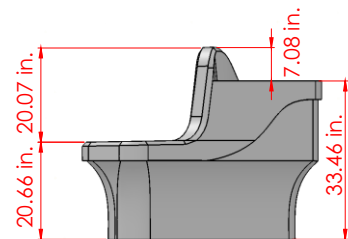

Top view of different configurations:

Technical Data:

- * **Manufactured in:** Polyethylene.
- * **Line colors:** White, granite and gray (other colors on demand.)
- * **Weight aprox** 1940,06 oz.
- * **Measure with hydro-flowerpot:** Length: 79.92 in.
Width: 59.05 in.
Height: 40.55 in.
- Single bench:** Length: 79.92 in.
Width: 35.15 in.
Height: 40.55 in.

TOP VIEW

FRONT VIEW

LATERAL VIEW

Measures are nominal and can vary, between +/- 2%