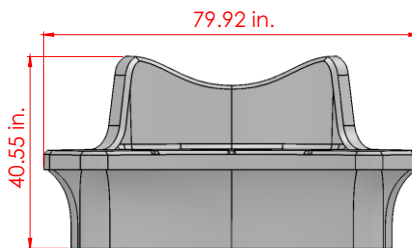

Leader don't follow steps
... marks the way

FEATURES:

- Modular bench with vanguardist design for 4 people.
- Its curve body allow different combinations according the suitable room.
- Its unique in its type with various options (internal illumination, bluetooth audio and mobile phone charge connection).
- There are two versions: with hydro-flowerpot at backrest level or without hydro-flowerpot (single).
- Also works as water reservoir +/- 90 days depends on weather.
- Its volume and design is for medium size ornamental plants.
- Minimum maintenance.
- With anti-graffiti protection.
- U.V. ray protected.
- Impact and anti-felony resistant.
- Stable and easy installation.
- White, granite and gray (others colors on demand.)

Top view of different configurations:

Technical Data:

- * **Manufactured in:** Polyethylene.
- * **Line colors:** White, granite and gray (other colors on demand.)
- * **Weight aprox** 1940,06 oz.
- * **Measure with hydro-flowerpot:** Length: 79.92 in.
Width: 59.05 in.
Height: 40.55 in.
- Single bench:** Length: 79.92 in.
Width: 35.15 in.
Height: 40.55 in.

TOP VIEW

FRONT VIEW

LATERAL VIEW

Measures are nominal and can vary, between +/- 2%