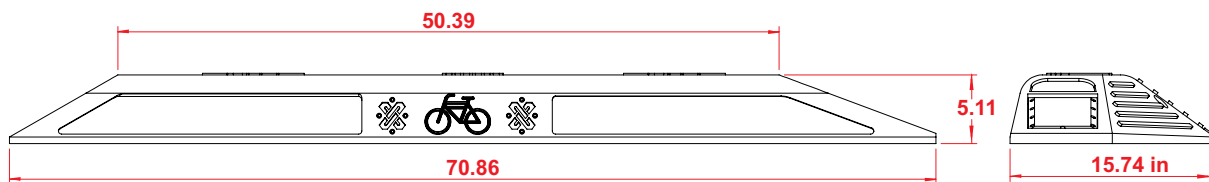

Measures are nominal and can vary, between +- 2%.

Measure in inches

Measure

Total	Length: 70.86 in.
	Width: 15.74 in
	Height: 5.11 in.
Reflectives:	Amber and red
Leds color:	Amber, red or white

Anchor with 6 steel nails 1/2" x 10" and epoxic glue