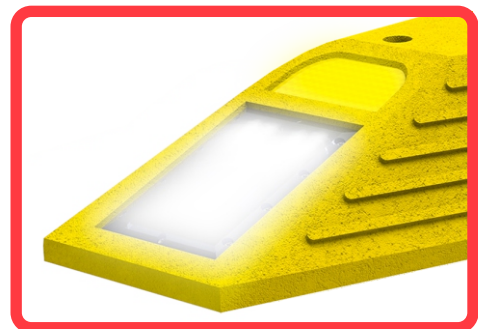

The Solar Confi-bike is one of the latest engineered product developed to this purpose, where we are putting all our experience to promote more green and healthy cities.

The Confi-bike series are traffic channelizers designed to appear in action in darkness and rainy conditions to create more secure zones with no accidents at all for pedestrians and cyclists. And other alternative transportation commuters.

Features

- Solar luminous bollards for create protected bicycles lanes.
- Modern, with an elegant design, manufactured in one piece of yellow polyethylene with moisture, oil and weather resistance and also with UV protection.
- Its main purpose is to mark bicycles lanes everywhere.
- Without sharpen parts to make a total harmless street equipment.
- The anti-skid relief avoid cyclists falls if a wheel tumble with them.
- Great visibility at long distance with reflectives on ends, at sides and night lights too.
- The solar bollard has a gravure of bicycles aside. Each bollard can carry your message, logo or city emblem.
- Easy to install and easy to take off too, so you can put in some other place.

ILLUMINATION SYSTEM

- The Solar Confi-Bike is an intelligent solar light feeded system composed of:
- Solar Cell, a 6 led ultra-brilliant cluster 5 mm each and acrylic mica to protect it and to enhanced light reflexion.
- Solar cell charge a battery pack that works on nights.
- This lighten bollard is also anti-weather, water and snow resistant.
- A group of solar bollard Confi-Bike can communicate themselves so it can bettering its service, producing a coordinate response, synchronizing its function by radio frequency.

Measures are nominal and can vary, between +- 2%.

Measure in inches

Measure

Total	Length: 70.86 in.
	Width: 15.74 in
	Height: 5.11 in.
Reflectives:	Amber and red
Leds color:	Amber, red or white

Anchor with 6 steel nails 1/2" x 10" and epoxic glue