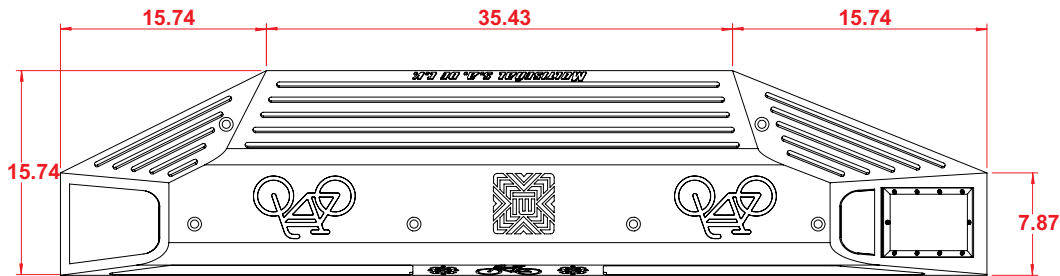

Features

- Solar luminous bollards for create protected bicycles lanes.
- Modern, with an elegant design, manufactured in one piece of yellow polyethylene with moisture, oil and weather resistance and also with UV protection.
- Its main purpose is to mark bicycles lanes everywhere.
- Without sharpen parts to make a total harmless street equipment.
- The anti-skid relief avoid cyclists falls if a wheel tumble with them.
- Great visibility at long distance with reflectives on ends, at sides and night lights too.
- The solar bollard has a gravure of bicycles aside. Each bollard can carry your message, logo or city emblem.
- Easy to install and easy to take off too, so you can put in some other place.

Measures are nominal and can vary, between +- 2%.

Measure in inches

Measure

Total	Length: 70.86 in.
	Width: 15.74 in
	Height: 5.11 in.
Reflectives:	Amber and red
Leds color:	Amber, red or white

Anchor with 6 steel nails 1/2" x 10" and epoxic glue