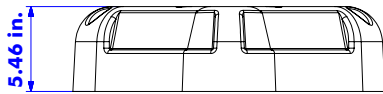

MEASURES

- * Length: 14.23 in.
- * Width: 19.30 in.
- * Height: 5.46 in.

COLORS:

- * Green, yellow, and black.

REFLECTIVES:

- * White, amber, and red.

ISOMETRIC VIEW

FRONT VIEW

19.30 in.

TOP VIEW

LOWER VIEW

SIDE VIEW

14.23 in.

REAR VIEW

Installation in asphalt
Steel nail (1/2" x 9.75 in.)

Installation in concrete
Extralarge anchor
(Ø 3/4" x 5.46 in.)
Ultrafix hex-head screw
(Ø 3/8" x 5.85 in.)