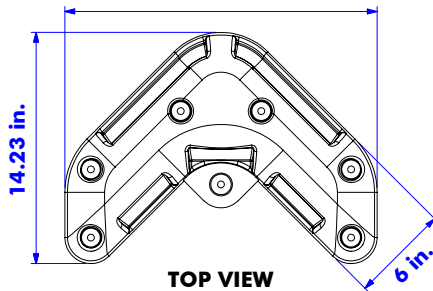

MEASURES

- * Length: 14.23 in.
- * Width: 19.30 in.
- * Height: 5.46 in.

COLORS:

- * Green, yellow, and black.

REFLECTIVES:

- * White, amber, and red.

ISOMETRIC VIEW

FRONT VIEW

19.30 in.

TOP VIEW

LOWER VIEW

SIDE VIEW

14.23 in.

REAR VIEW

Installation in asphalt
Steel nail (1/2" x 9.75 in.)

Installation in concrete
Extralarge anchor
(Ø 3/4" x 5.46 in.)
Ultrafix hex-head screw
(Ø 3/8" x 5.85 in.)