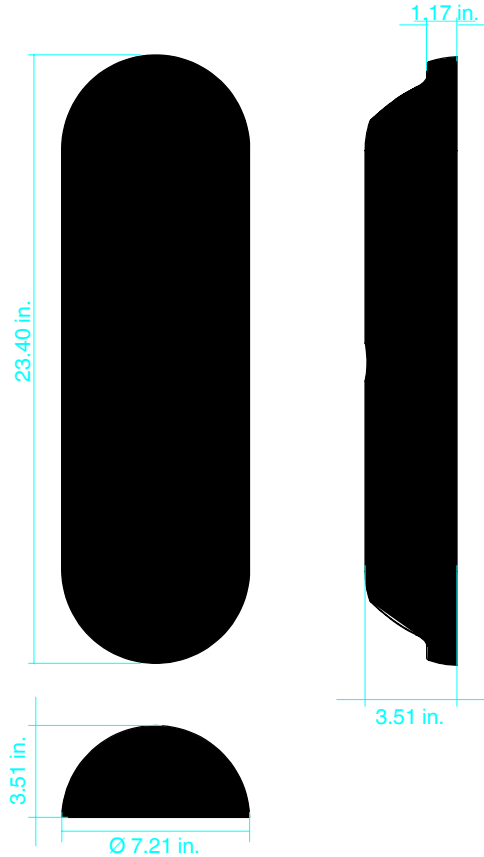

Volumes, dimensions, and other measures are nominal and may vary by approximately 2%.

Measures	
Total	Length: 23.40 in.
	Width: 7.21 in.
	Height: 3.51 in.
Approx.weight:	9.93 lb.